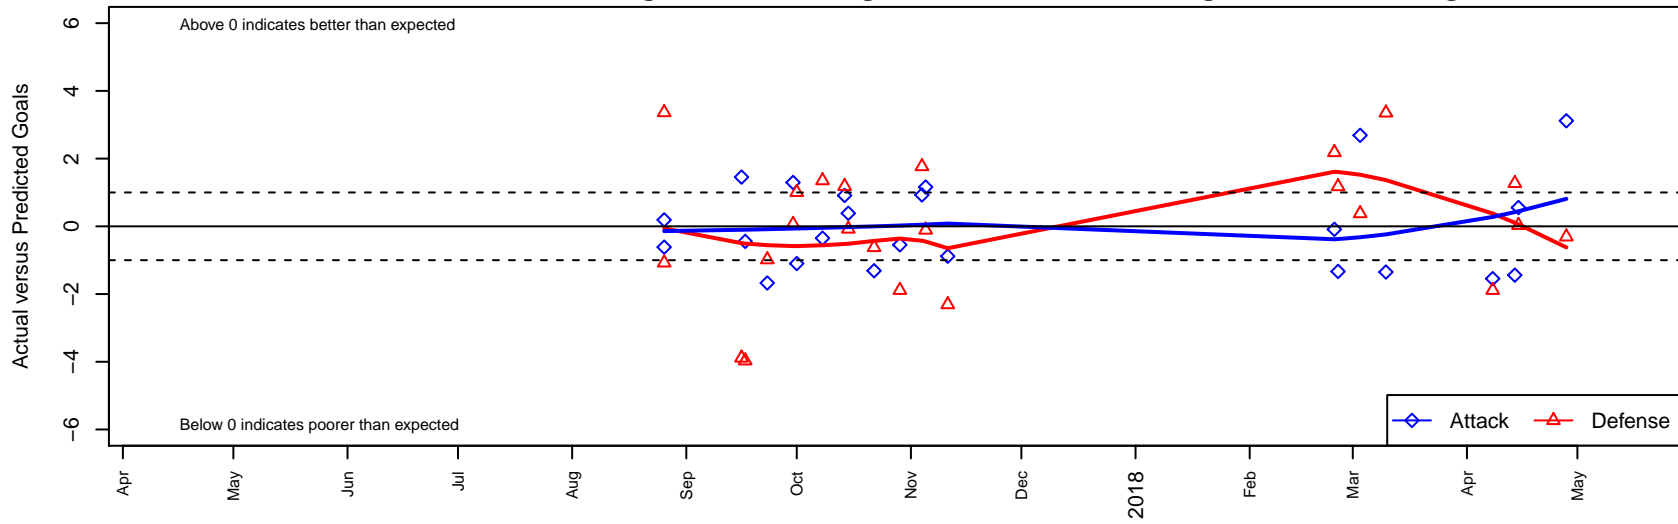

RVSC Timbers White B04

Rogue Valley SC
 Medford, OR
 B04 total strength=1013
 attack=3.38 defense=1.3
 fall league = PTT B04 Div 1 White
 spr league = Spr OYS B04 Div 1 White

alt names used:
 ROGUE VALLEY TIMBERS 04B WHITE
 RV Timbers 04B
 RV Timbers 04B
 RV Timbers 04B

Venues played:
 2017 Summer Slam Gold
 2017 PTT B04 Division 1 White
 2017 OYS PTT Presidents Cup B04
 2017 Spr OYS B04 Division 1 White

RVSC Timbers White B04
 Dots are actual minus expected GF (blue circles) and GA (red triangles).
 Blue line is smoothed change in attack strength. Red is smoothed change in defense strength.

**attack and defense variance (black dot)
relative to other teams
and top 10 in region**

**attack and defense rating
relative to others at age
and all opponents in last 13 months**

Performance relative to 13 month average