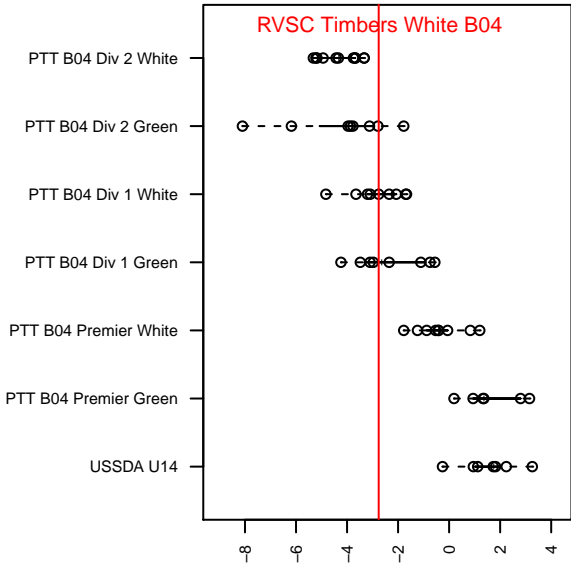

RVSC Timbers White B04

Rogue Valley SC
 Medford, OR
 B04 total strength=1013
 attack=3.38 defense=1.3
 fall league = PTT B04 Div 1 White
 spr league = Spr OYS B04 Div 1 White

alt names used:
 ROGUE VALLEY TIMBERS 04B WHITE
 RV Timbers 04B
 RV Timbers 04B
 RV Timbers 04B

Venues played:
 2017 Summer Slam Gold
 2017 PTT B04 Division 1 White
 2017 OYS PTT Presidents Cup B04
 2017 Spr OYS B04 Division 1 White

RVSC Timbers White B04
 Dots are actual minus expected GF (blue circles) and GA (red triangles).
 Blue line is smoothed change in attack strength. Red is smoothed change in defense strength.

**attack and defense variance (black dot)
relative to other teams
and top 10 in region**

**attack and defense rating
relative to others at age
and all opponents in last 13 months**

Performance relative to 13 month average