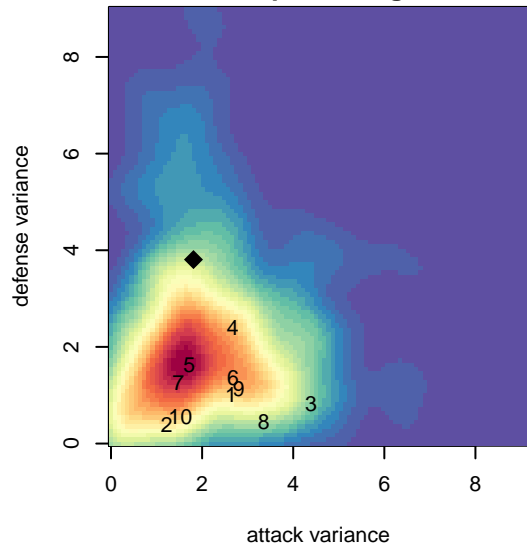

RVSC Timbers White B04

Rogue Valley SC
 Medford, OR
 B04 total strength=1013
 attack=3.38 defense=1.3
 fall league = PTT B04 Div 1 White
 spr league = Spr OYS B04 Div 1 White

alt names used:
 ROGUE VALLEY TIMBERS 04B WHITE
 RV Timbers 04B
 RV Timbers 04B
 RV Timbers 04B

Venues played:
 2017 Summer Slam Gold
 2017 PTT B04 Division 1 White
 2017 OYS PTT Presidents Cup B04
 2017 Spr OYS B04 Division 1 White

RVSC Timbers White B04
 Dots are actual minus expected GF (blue circles) and GA (red triangles).
 Blue line is smoothed change in attack strength. Red is smoothed change in defense strength.

**attack and defense variance (black dot)
relative to other teams
and top 10 in region**

**attack and defense rating
relative to others at age
and all opponents in last 13 months**

Performance relative to 13 month average