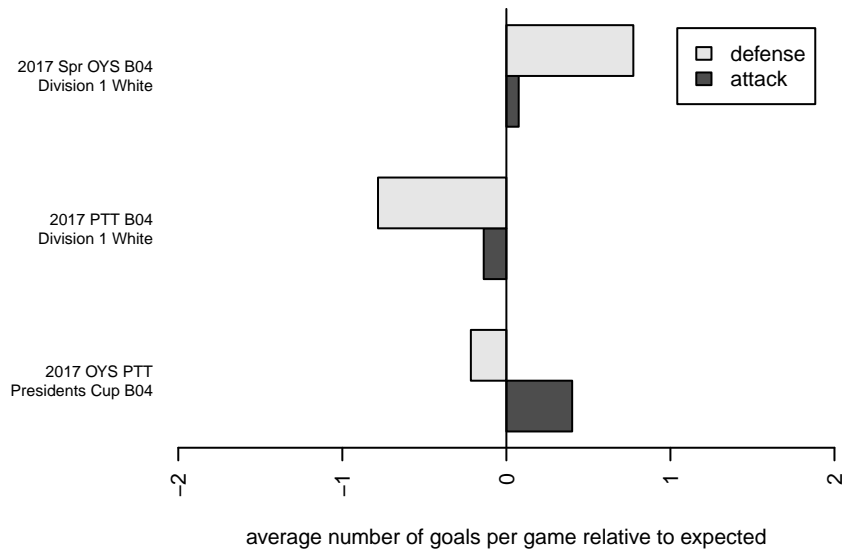

RVSC Timbers White B04

Rogue Valley SC
 Medford, OR
 B04 total strength=1013
 attack=3.38 defense=1.3
 fall league = PTT B04 Div 1 White
 spr league = Spr OYS B04 Div 1 White

alt names used:
 ROGUE VALLEY TIMBERS 04B WHITE
 RV Timbers 04B
 RV Timbers 04B
 RV Timbers 04B

Venues played:
 2017 Summer Slam Gold
 2017 PTT B04 Division 1 White
 2017 OYS PTT Presidents Cup B04
 2017 Spr OYS B04 Division 1 White

RVSC Timbers White B04
 Dots are actual minus expected GF (blue circles) and GA (red triangles).
 Blue line is smoothed change in attack strength. Red is smoothed change in defense strength.

**attack and defense variance (black dot)
relative to other teams
and top 10 in region**

**attack and defense rating
relative to others at age
and all opponents in last 13 months**

Performance relative to 13 month average