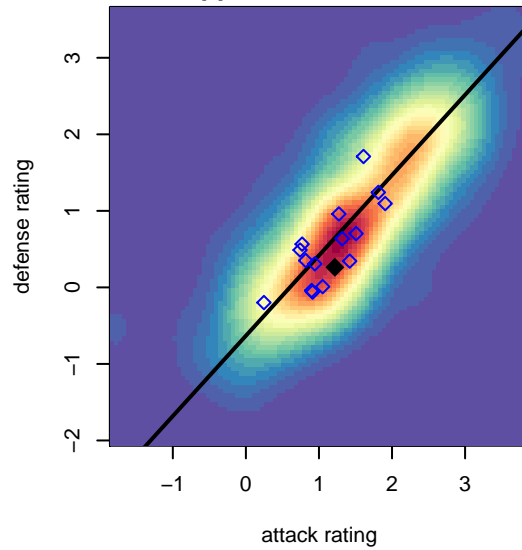

RVSC Timbers White B04

Rogue Valley SC
 Medford, OR
 B04 total strength=1013
 attack=3.38 defense=1.3
 fall league = PTT B04 Div 1 White
 spr league = Spr OYS B04 Div 1 White

alt names used:
 ROGUE VALLEY TIMBERS 04B WHITE
 RV Timbers 04B
 RV Timbers 04B
 RV Timbers 04B

Venues played:
 2017 Summer Slam Gold
 2017 PTT B04 Division 1 White
 2017 OYS PTT Presidents Cup B04
 2017 Spr OYS B04 Division 1 White

RVSC Timbers White B04
 Dots are actual minus expected GF (blue circles) and GA (red triangles).
 Blue line is smoothed change in attack strength. Red is smoothed change in defense strength.

**attack and defense variance (black dot)
relative to other teams
and top 10 in region**

**attack and defense rating
relative to others at age
and all opponents in last 13 months**

Performance relative to 13 month average